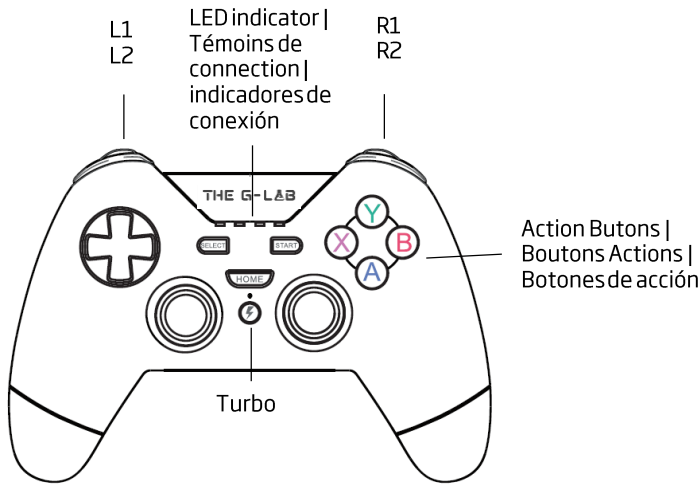

Plug & Play

Multimedia shortcuts

FN + F1		FN + F8	
FN + F2		FN + F9	
FN + F3		FN + F10	
FN + F4		FN + F11	
FN + F5		FN + F12	
FN + F6		FN + W	W A S D switch
FN + F7		FN + WIN L	

Backlighting effects :

	ON /OFF
FN +	Breathing
FN +	
FN +	

CONTROLLER

Turbo fonction :

Compatible

PC

PS3

Xbox 360

Plug & Play Xbox 360 Set up

PC Set up :