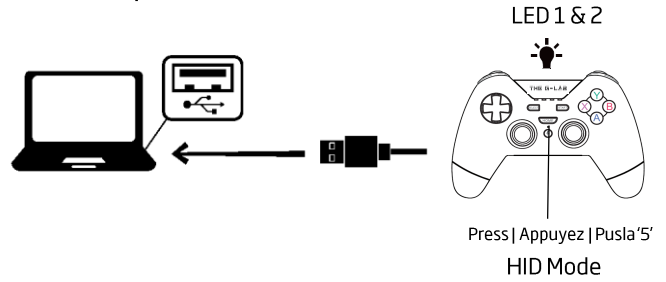

CONTROLLER

Turbo fonction :

Compatible

PC

PS3

Xbox 360

Plug & Play Xbox 360 Set up

PC Set up :

Plug & Play PS 3 Set up

KORP XENON

Plug & Play

Compatible

PC

PS4

SWITCH

XBOX ONE