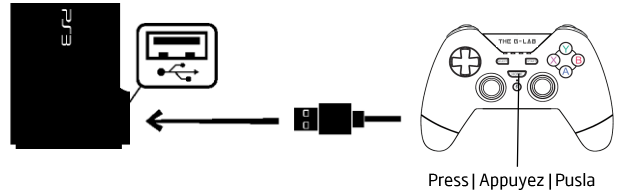

Plug & Play

Multimedia shortcuts

FN + F1		FN + F8	
FN + F2		FN + F9	
FN + F3		FN + F10	
FN + F4		FN + F11	
FN + F5		FN + F12	
FN + F6		FN + W	W A S D switch
FN + F7		FN + WIN L	

Backlighting effects :

	ON /OFF
FN +	Breathing
FN +	
FN +	

CONTROLLER

Turbo fonction :

Compatible

PC

PS3

Xbox 360

Plug & Play Xbox 360 Set up

PC Set up :

Plug & Play PS 3 Set up

KORP XENON

Plug & Play

Compatible

PC

PS4

SWITCH

XBOX ONE