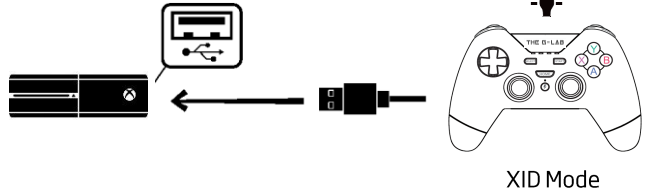

Plug & Play

Multimedia shortcuts

FN + F1		FN + F8	
FN + F2		FN + F9	
FN + F3		FN + F10	
FN + F4		FN + F11	
FN + F5		FN + F12	
FN + F6		FN + W	W A S D switch
FN + F7		FN + WIN L	

Backlighting effects :

	ON /OFF
FN +	Breathing
FN +	
FN +	

CONTROLLER

Turbo fonction :

Compatible

PC

PS3

Xbox 360

Plug & Play Xbox 360 Set up

PC Set up :

Plug & Play PS 3 Set up

KORP XENON

Plug & Play

Compatible

PC

PS4

SWITCH

XBOX ONE