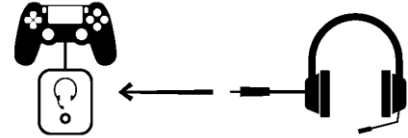

# KORP#100

Plug & Play

For more information come and visit us on :

[www.the-g-lab.tech](http://www.the-g-lab.tech)

This symbol indicates that this product must not be disposed with your other household waste, but must be taken to a designated collection point for the recycling of waste electrical and electronic equipment.