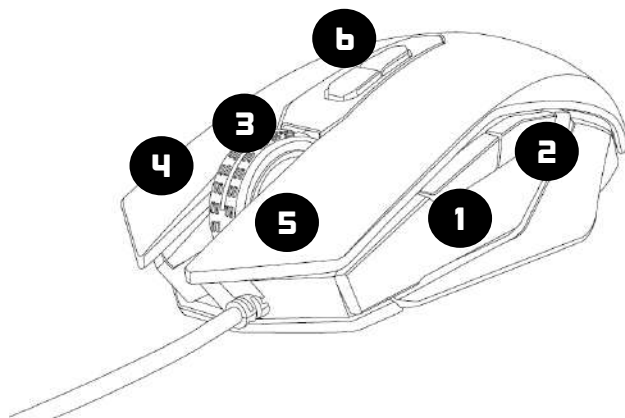

1. En avant / Forward / Hacia delante / Naar voren / Para a frente / Avanti/ Vorwärts/ Вперед
2. En arrière/ Backward/ Hacia atrás / Naar achteren/ Para trás/ Indietro / Rückwärts/ Назад
3. Molette ergonomique/ Ergonomic scroll/ Ruedecilla ergonómica/ Ergonomisch kartelwiel/tje/ Roda do rato ergonómica / Rotella ergonomica / Ergonomisches Scrollrad/ Эргономичное колесико прокрутки
4. Clic droit/ Right clic/ Clic derecho/ Klik rechts / Clique direito / Clic destro/ Rechtsklick/ Правая кнопка
5. Clic Gauche/ Left clic/ Clic izquierdo/ Klik links/ Clique esquerdo/ clic sinistra / linke Maustaste / Левая кнопка
6. Changement de Dpi/ Dpi switch/ Cambio de DPI / Verandering van DPI / Mudança de DPI / Cambio risoluzione immagine/ DPI-Wechsel / Настройка разрешения 400-1250-1750-2500-3000-4000 DPI